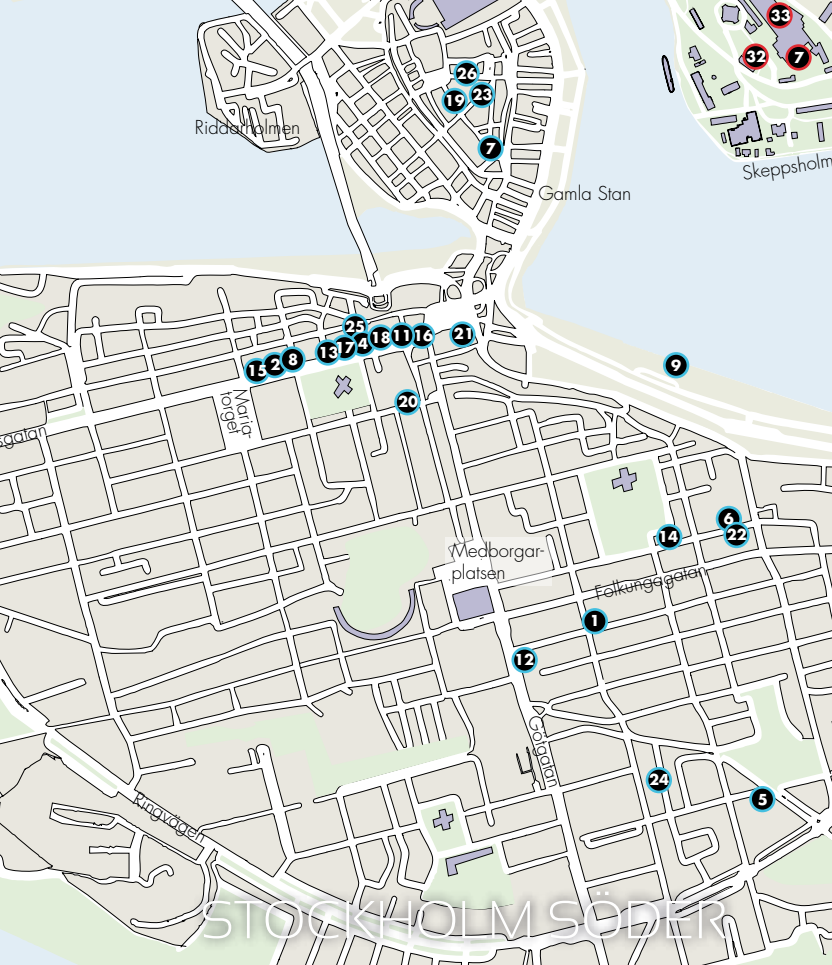

6 Galleri CFF / Centrum för fotografi
Tjärhovsgatan 44, Wed-Fri 12-6, Sat-Sun 12-4.

7 Galleri Cupido **GF**
Svartmangatan 27, ☎ 08 20 00 38, marjatta@gallericupido.se, www.gallericupido.se, Wed-Thurs 12-5, Fri-Sat 12-4, Sun 1-4, other times by appointment.
Sat 12 Jan-Sun 27 Jan: Mirja Airas, Outi Heiskanen & Hannele Kylänpää
Sat 2 Feb-Sun 17 Feb: MonaLisa Brieditis
Thurs 21 Feb-Sun 10 Mars: Ilkka Päрни paintings
Sat 16 Mars-Sun 7 April: Bo Ljung paintings
Sat 13 April-Sun 28 April: Mikko Paakkola paintings

8 Galleri Ekvall+Törnblom **GF**

Hornsgatan 36, ☎ 08 640 67 86, info@ekvalltornblom.se, www.ekvalltornblom.se, Tue-Thurs 12-6, Fri-Sun 12-4.
Sat 12 Jan-Wed 6 Feb: contact gallery for information.
Sat 9 Feb-Wed 20 Feb: Toshiki Karasawa
Sat 23 Feb-Wed 6 Mars: Galina Davydtchenko