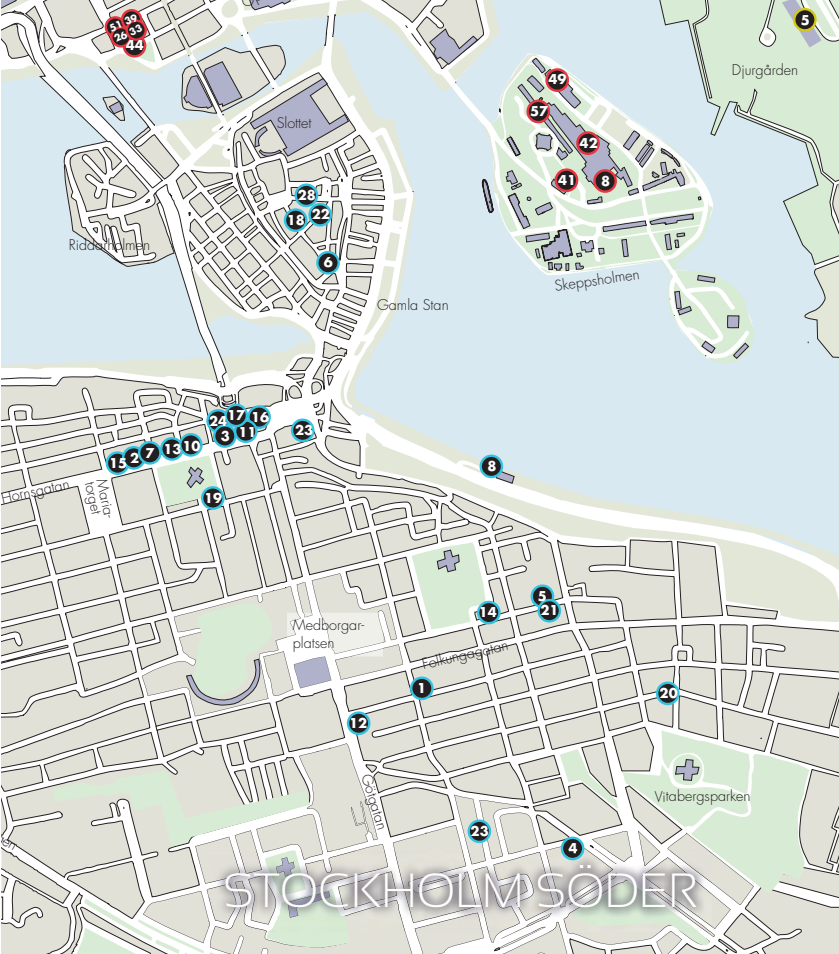

STOCKHOLM SÖDERMALM & GAMLA STAN (South & Old Town)

1 125 Kvadrat

Kocksgatan 17, ☎ 08-640 97 77, info@125kvadrat.com, www.125kvadrat.com, Mon-Fri 11-6, Sat-Sun 11-4.
10/1-10/2: Anita Svanberg glass.
14/2-17/3: Lillian Granquist textile.
21/3-21/4: Mikael Nilsson wood.
25/4-26/5: Kitty och Wollmar Castillo silver

2 Galleri Abante SVENSKA GALLERI FÖRBUNDET

Hornsgatan 44, www.abante.se

3 blås & knåda

Hornsgatan 26, ☎ 08 642 77 67, butik@blasknada.com, www.blasknada.com, Tue-Fri 11-6, Sat 11-4, Sun 12-4.
31/1-18/2: Aneta Regel (UK) ceramics.

www.konstkalendern.se

21/2-11/3: Vivi Calissendorff ceramics.

14/3-8/4: Anna Carlgren & Durk Valkema (NL) glass.

11/4-6/5: Benjamin Slotterøy (NO) glass.

9/5-31/5: Cramer & Geertsen & Tillitz (DK) ceramics.

6/6-22/8: BLÅS&KNÅDA 40 YEARS! exhibition with all the members!

29/8-16/9: Mia E Göransson ceramics.

4 Candyland

Gotlandsgatan 76, www.candyland.se

5 Galleri CFF / Centrum för fotografi

Tjärhovsgatan 44 (samma lokal som Studio 44), www.centrumforfotografi.se