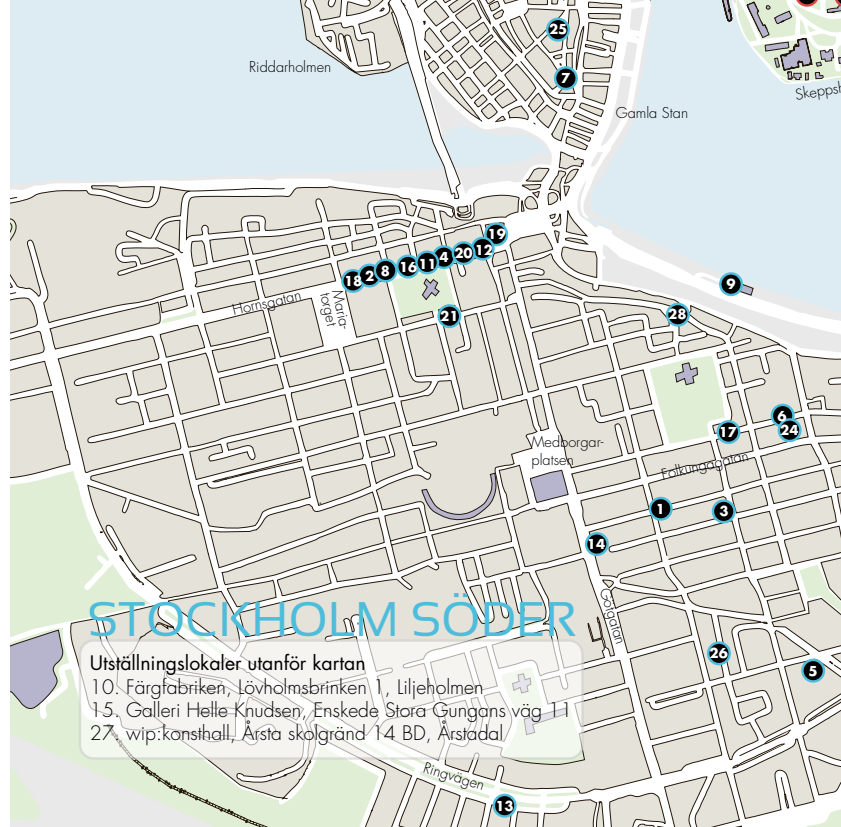

STOCKHOLM SÖDERMARM & GAMLA STAN (South & Old Town)

1 125 Kvadrat

Kocksgatan 17, ☎ 08-640 97 77, info@125kvadrat.com, www.125kvadrat.com, Mon-Fri 11-18, Sat-Sun 11-16.

12/8-12/9: KeramikEnriqueta Cepeda
16/9-17/10: Mollie Albertsson Lampor / Lamps.

21/10-21/11: Keramikdrissa Ndaye Keramik

2 Galleri Abante

Hornsgatan 44, ☎ 073 374 45 00, abante@abante.se, www.abante.se, Tue-Thurs 12-18, Fri-Sun 12-16.

9/9-27/9: Maya Rygaard »Genom den atmosfäriska kolonismen«

30/9-18/10: Gudrun Blom
28/10-15/11: Anna Dellerholm

3 Galleri Axel

Södermannagatan 16, ☎ 073 591 91 36, hej@galleri Axel.se, www.galleri Axel.se, Thur-Fri 13-18, Sat 12-16.

4 blås & knåda

Hornsgatan 26, ☎ 08 642 77 67, galleri@blasknada.com, www.blasknada.com, Tue-Fri 11-18, Sat 11-16, Sun 12-16.

26/8-13/10: Linda Karlsson Keramik
16/9-4/10: Eleonor Boström Keramik
7/10-25/10: Ylva Franzén Keramik
28/10-19/11: Neil Brownsword Keramik
25/11-31/12: Julutställning - medlemmar / Christmas Exhibition - members

5 Candyland

Gotlandsgatan 76, ☎ 0703 365862, galleri@candyland.se, www.candyland.se, Fri-Sun 13-16.

6 Galleri CFF / Centrum för fotografi
Tjärhovsgatan 44 (samma lokal som Studio 44)